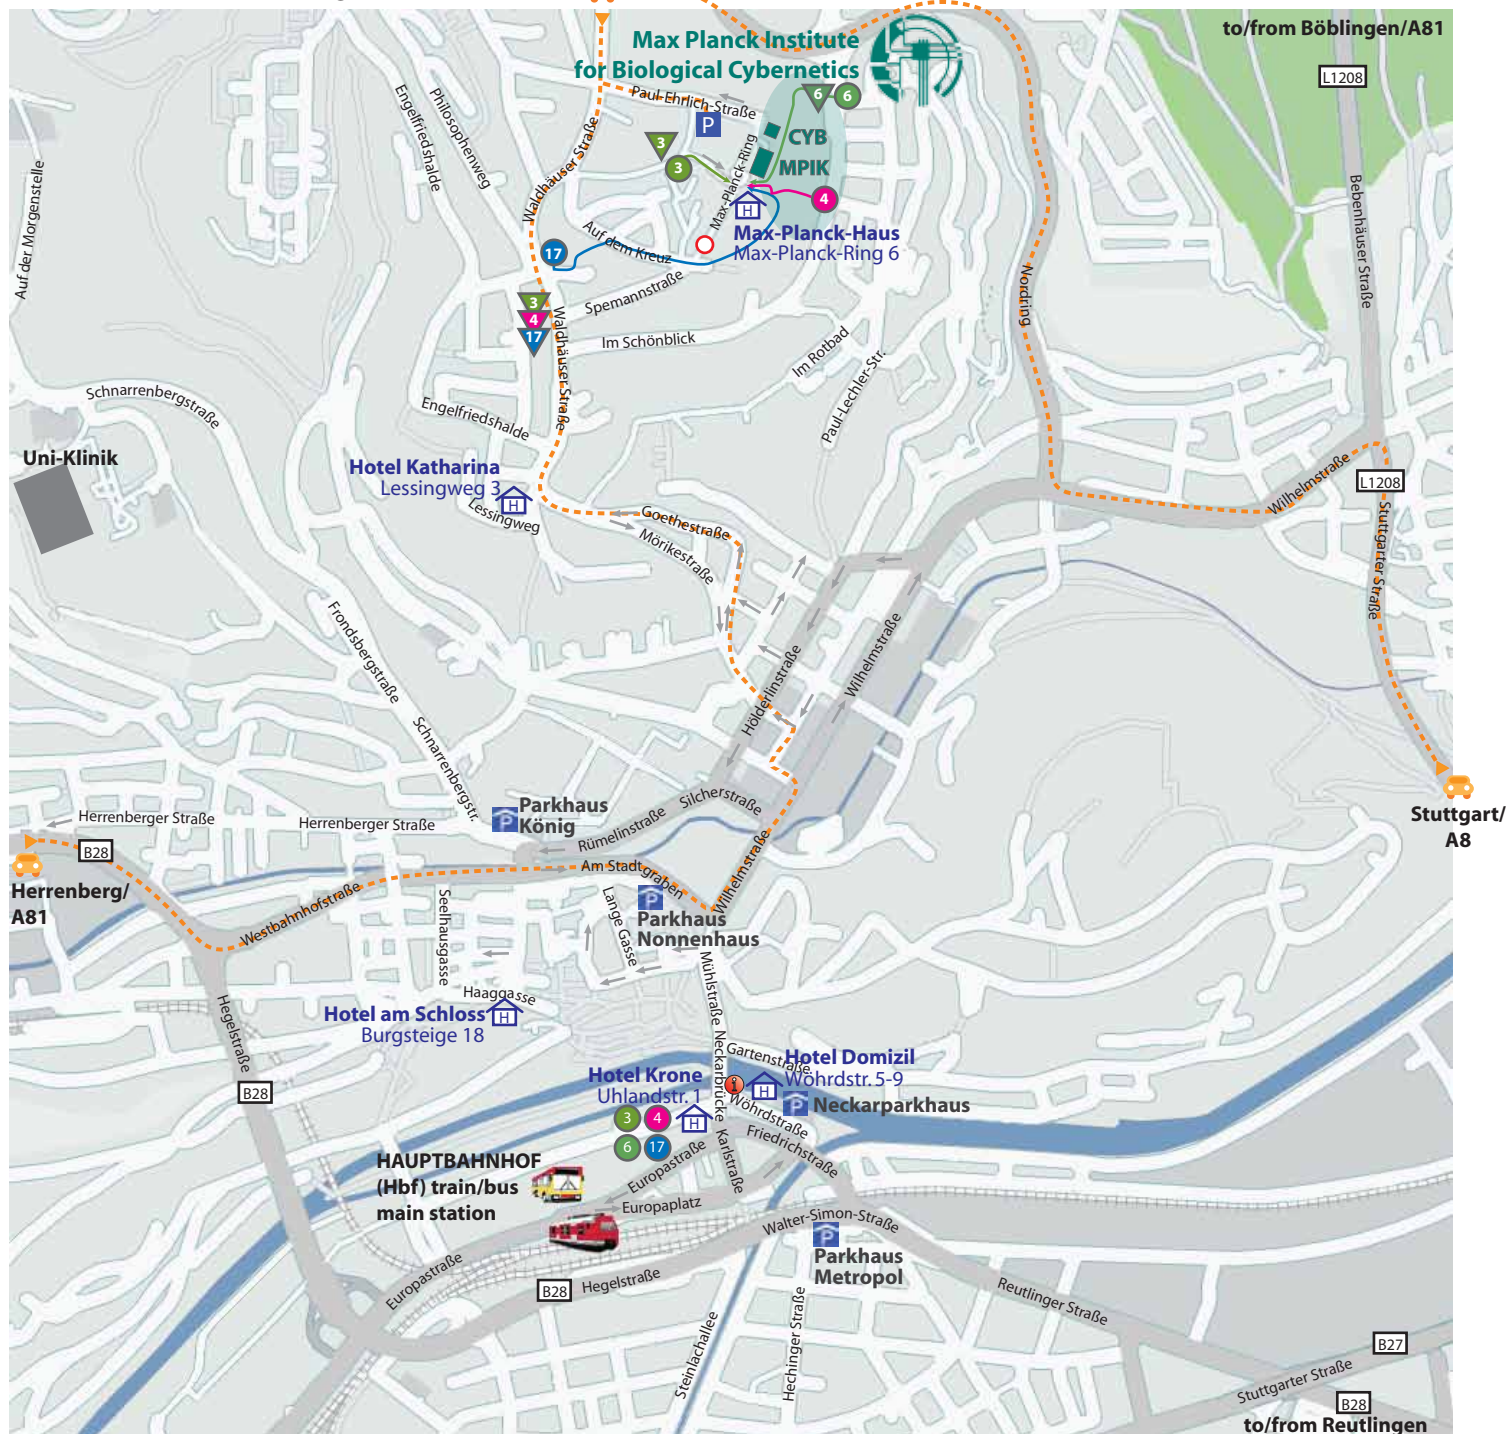

Buildings of the Max Planck Institute for Biological Cybernetics

Max-Planck-Institut
für biologische Kybernetik

MPIK = Main Building, Max-Planck-Ring 8
CYB = Cyberneum, Max-Planck-Ring 14

Tübingen-Nord (Waldhäuser Ost)

- Max Planck Institute
- hotel or guest house
- tourist information
- 3 bus stop ↑
- 3 bus stop ↓
- P parking garage
- P parking lot
- One-Way Street
- car route to MPI

How to get to MPI by bus

BUS#	DIRECTION	Get off at
3	Waldhäuser Ost	Max-Planck-Institute
4	Waldhäuser Ost	Nihammerstraße
6	Waldhäuser Ost	Winkelwiese
17	Wanne - Kliniken	Ochsenweide

How to get Downtown by bus

BUS#	DIRECTION	Take bus at
3	Gartenstadt	Max-Planck-Institute
4	Wennfelder Garten	Engelfriedshalde
6	Omnibusbahnhof	Winkelwiese
17	Omnibusbahnhof	Engelfriedshalde

The bus ticket can be purchased directly at the vending machine in the bus.
(**Note** that the machines only accept coins or *Geldkarte*)