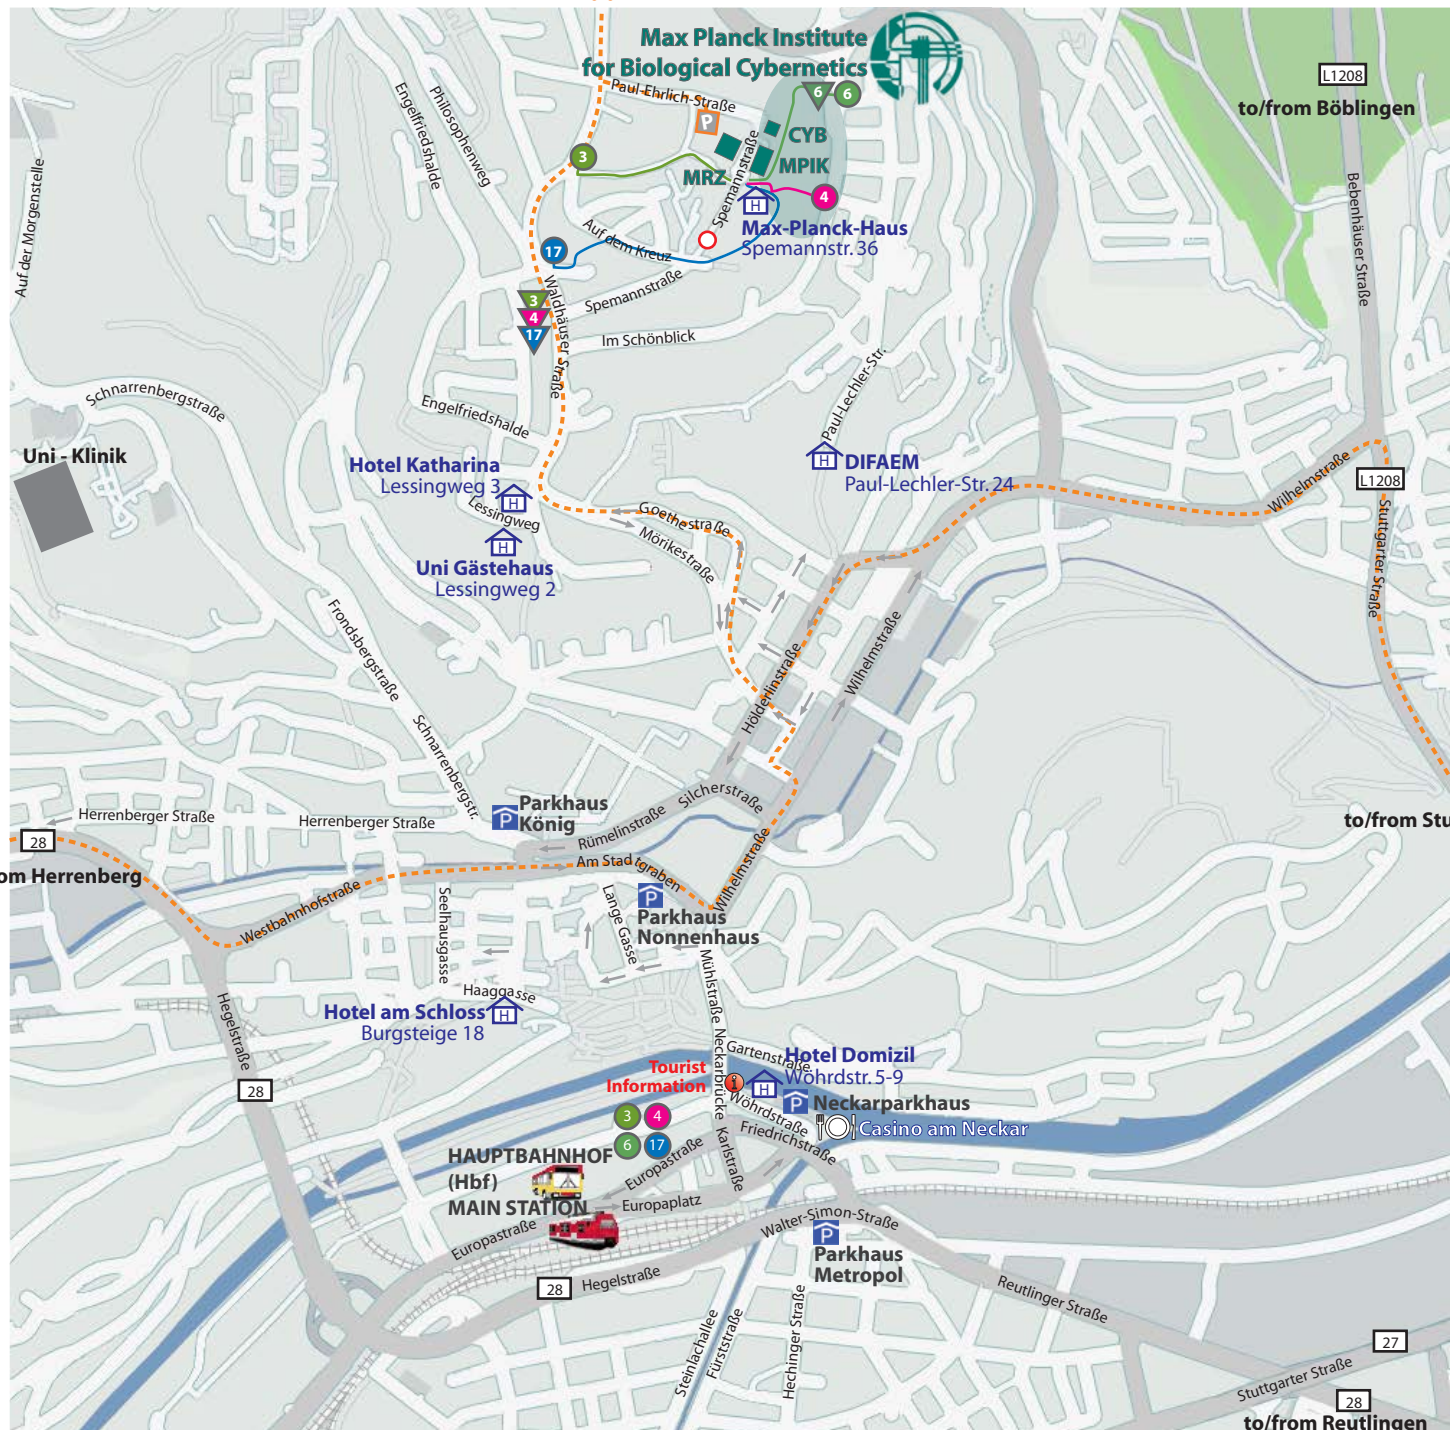

Buildings of the Max Planck Institute for Biological Cybernetics

MPI FÜR BIOLOGISCHE KYBERNETIK

MPIK = Main Building, Spemannstr. 38
MRZ = Magnetresonancecenter, Spemannstr. 41
CYB = Cyberneum, Spemannstr. 44

to/from Tübingen-Nord (Waldhäuser-Ost)

■ Max Planck Institute
 🏠 hotel or guest house
 🍴 restaurant
 3 bus stop ↑
 3 bus stop ↓
 P parking garage
 P Parking lot
 → One-Way Street
📍 tourist information
🚗 car route to the institute

How to get to MPI by bus

BUS#	DIRECTION	Get off at
3	Waldhäuser Ost	Auf dem Kreuz
4	Waldhäuser Ost	Nihammerstraße
6	Waldhäuser Ost	Winkelwiese
17	Wanne - Kliniken	Ochsenweide

How to get Downtown by bus

BUS#	DIRECTION	Take bus at
3	Gartenstadt	Engelfriedshalde
4	Wennfelder Garten	Engelfriedshalde
6	Omnibusbahnhof	Winkelwiese
17	Omnibusbahnhof	Engelfriedshalde

The bus ticket can be purchased directly at the vending machine in the bus.
 (Note that the machines only accept coins or Geldkarte)