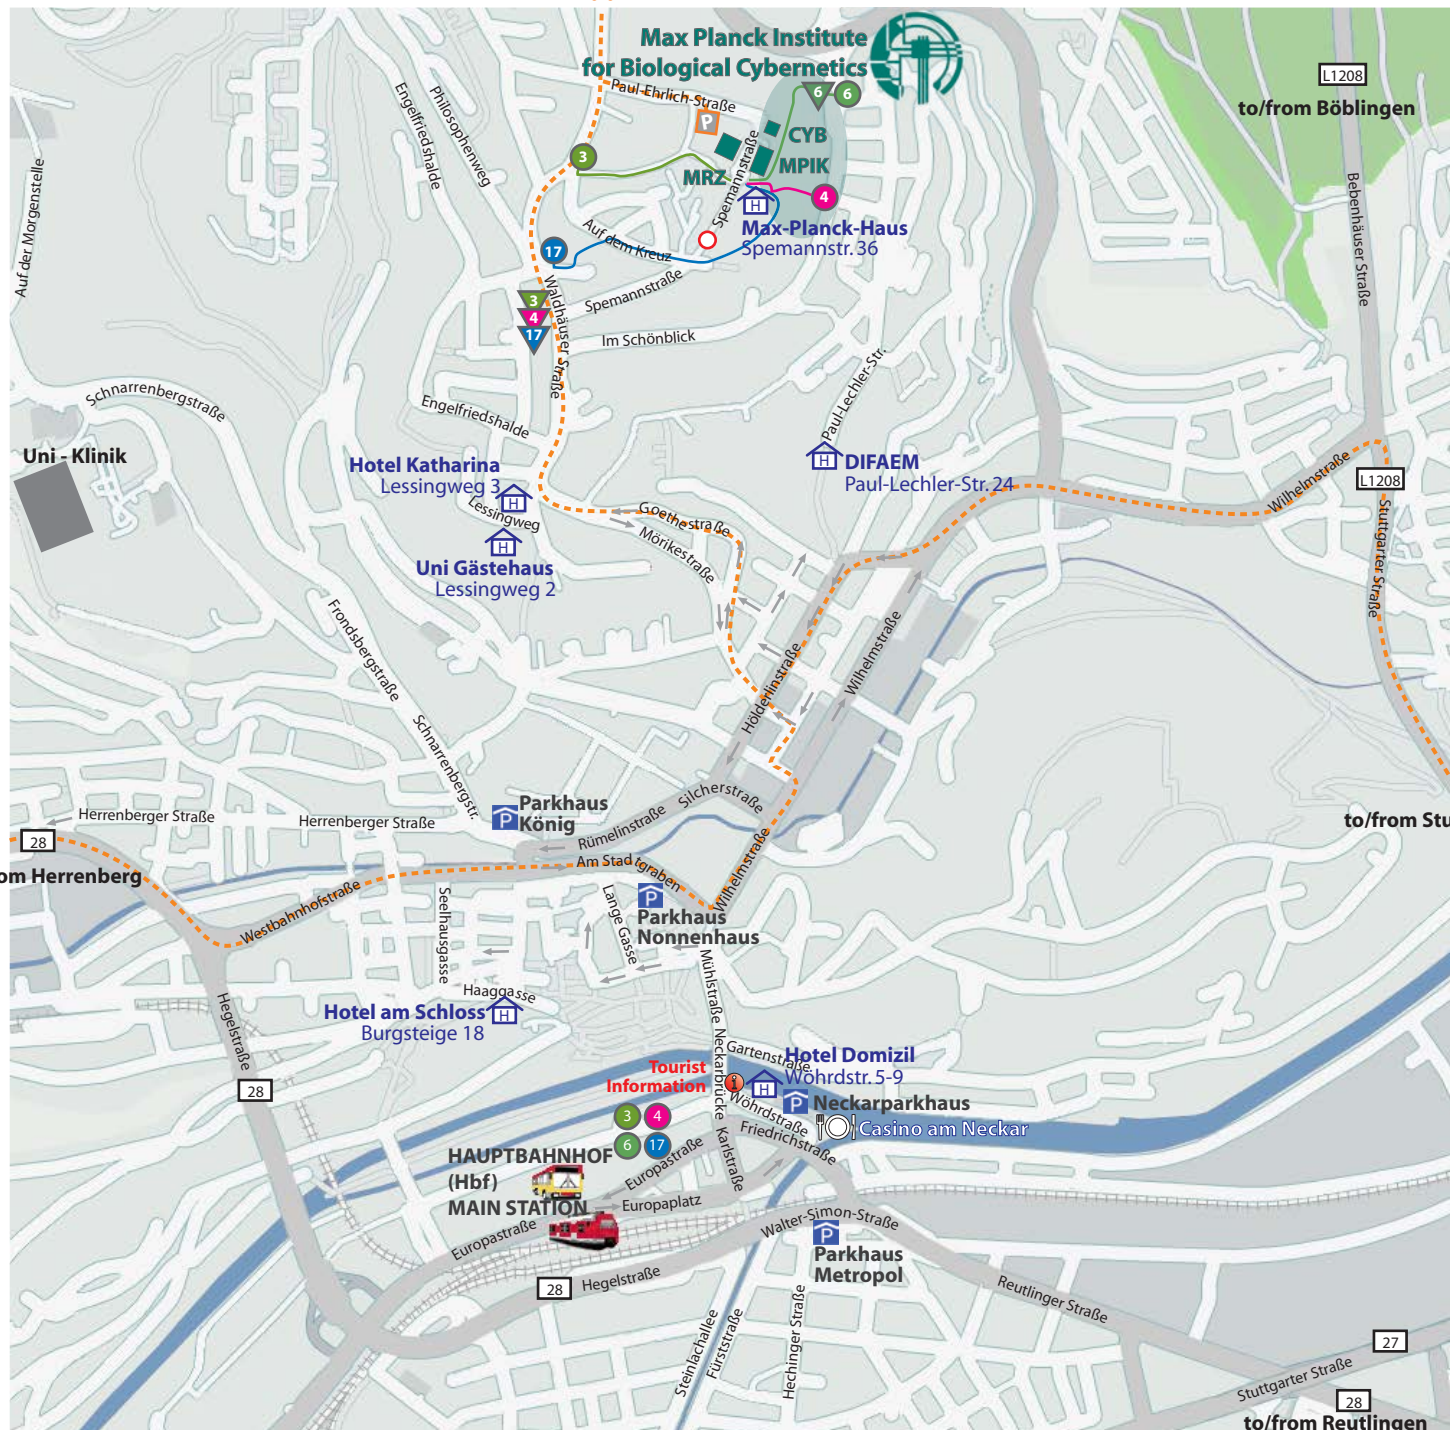

Buildings of the Max Planck Institute for Biological Cybernetics

MPI FÜR BIOLOGISCHE KYBERNETIK

MPIK = Main Building, Spemannstr. 38
MRZ = Magnetresonancecenter, Spemannstr. 41
CYB = Cyberneum, Spemannstr. 44

to/from Tübingen-Nord (Waldhäuser-Ost)

Max Planck Institute
 hotel or guest house
 restaurant
 bus stop ↑
 bus stop ↓
 parking garage
 One-Way Street
 tourist information
 Parking lot
 car route to the institute

How to get to MPI by bus

BUS#	DIRECTION	Get off at
3	Waldhäuser Ost	Auf dem Kreuz
4	Waldhäuser Ost	Nihammerstraße
6	Waldhäuser Ost	Winkelwiese
17	Wanne - Kliniken	Ochsenweide

How to get Downtown by bus

BUS#	DIRECTION	Take bus at
3	Gartenstadt	Engelfriedshalde
4	Wennfelder Garten	Engelfriedshalde
6	Omnibusbahnhof	Winkelwiese
17	Omnibusbahnhof	Engelfriedshalde

The bus ticket can be purchased directly at the vending machine in the bus.
 (Note that the machines only accept coins or Geldkarte)